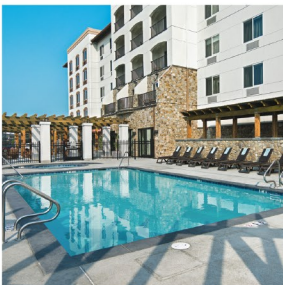

67 Golf Course Drive West • Rohnert Park, CA 94928 • 707.584.0333